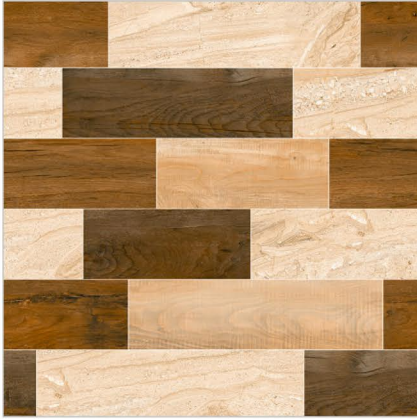

SERIES
Wood

601

602

FINISH
Matt

SIZE
600x600mm

TYPE
Floor

SERIES
Wood

639