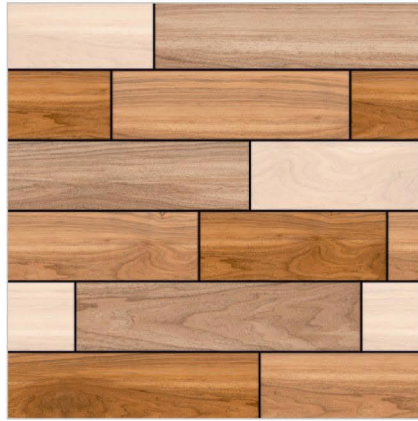

FINISH
Matt

SIZE
600x600mm

TYPE
Floor

SERIES
Wood

647

648

649