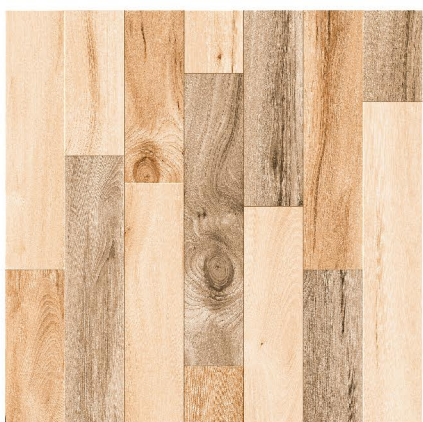

FINISH
Matt

SIZE
600x600mm

TYPE
Floor

SERIES
Wood

654

655

663

670

671

672

673

674